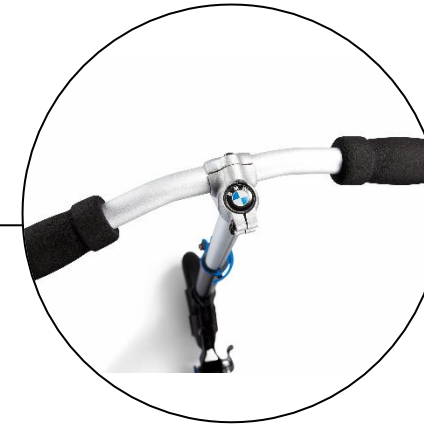

BMW KIDS MOBILITY 2025.

BMW KIDS SCOOTER

Scooter with height-adjustable handlebar, weight-shift steering and integrated drawer.

Product description:

- Can be used as a foot to floor and can also be converted to a scooter
- With drawer for bits and bobs
- Weight-shift steering promotes motor activity and balance

Material: Plastic, Metal
Colour: Black/Orange, White/Berry
Made in: China
Age: 3-10 years
Weight: 3.68 kg
Dimensions: 55 x 26 x 24 cm

Carrying capacity: 50 kg
Handlebar height: 49-67 cm

Article no.: Black/Orange 80 93 5A51989

BMW KIDS MOBILITY 2025.

BMW CITY SCOOTER

Dynamic scooter with integrated folding mechanism, splash protection and side stand for parking.

Product description:

- Big tires allow comfortable and safe riding over longer distances
- Low-level running board
- Integrated side stand
- Triple-secured folding and locking mechanism