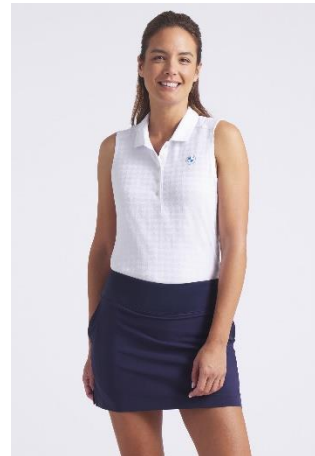

BMW GOLF COLLECTION 2025. APPAREL – WOMEN.

W PUMA | BMW HOUNDSTOOTH SL POLO

- Regular fit, sleeveless Polo
- 4-way stretch
- Moisture-wicking fabric (breathable and fast drying)
- Houndstooth jacquard
- 5 button placket
- BMW Logo print on left chest
- Tonal PUMA Cat print on right hem